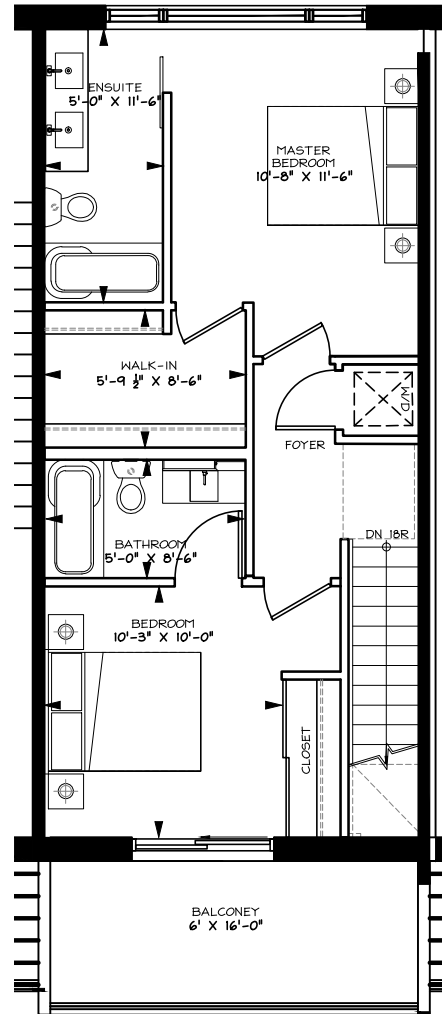

MAIN LEVEL
569 SQFT

SECOND LEVEL
571 SQFT

UNIT TYPE A - 2 BEDROOMS/ 2.5 BATHROOMS
1ST/2ND FLOOR AND 3RD/4TH FLOOR
TOTAL SQUARE FOOTAGE 1140 SQFT

MAIN LEVEL
569 SQFT

2ND LEVEL
575 SQFT

3RD LEVEL
387 SQFT

UNIT TYPE B 3 BEDROOMS/ 3.5 BATHROOMS
5TH TO 7TH FLOOR
TOTAL SQUARE FOOTAGE 1531 SQFT

STATE FARM | SUITE LAYOUT @ HARRY THOMAS WAY, NE