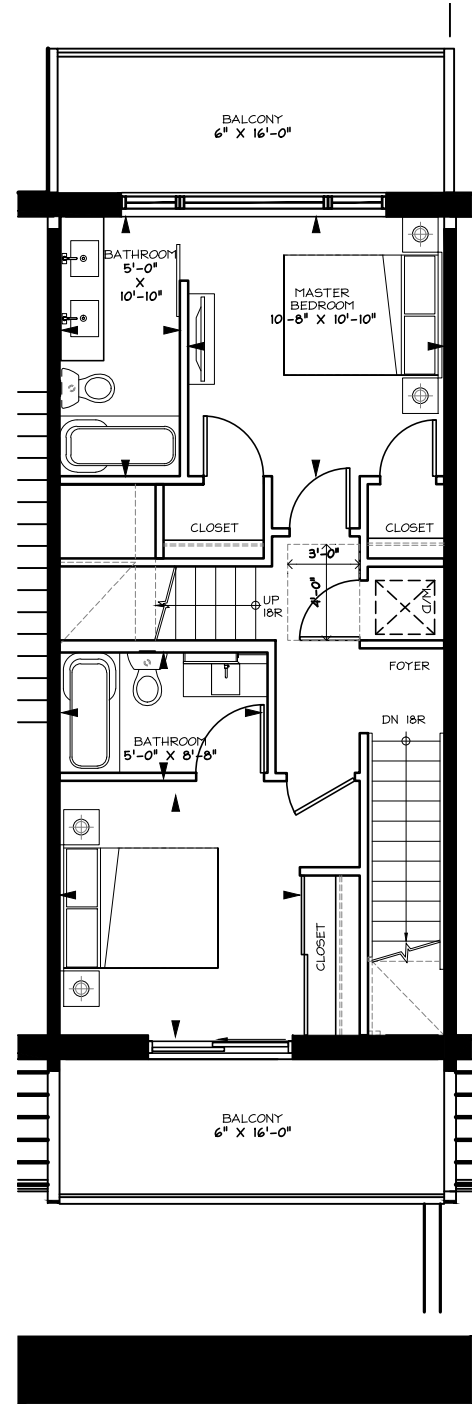

MAIN LEVEL
569 SQFT

SECOND LEVEL
571 SQFT

UNIT TYPE A - 2 BEDROOMS/ 2.5 BATHROOMS
1ST/2ND FLOOR AND 3RD/4TH FLOOR
TOTAL SQUARE FOOTAGE 1140 SQFT

MAIN LEVEL
569 SQFT

2ND LEVEL
575 SQFT

3RD LEVEL
387 SQFT

UNIT TYPE B 3 BEDROOMS/ 3.5 BATHROOMS
5TH TO 7TH FLOOR
TOTAL SQUARE FOOTAGE 1531 SQFT

STATE FARM | SUITE LAYOUT @ HARRY THOMAS WAY, NE