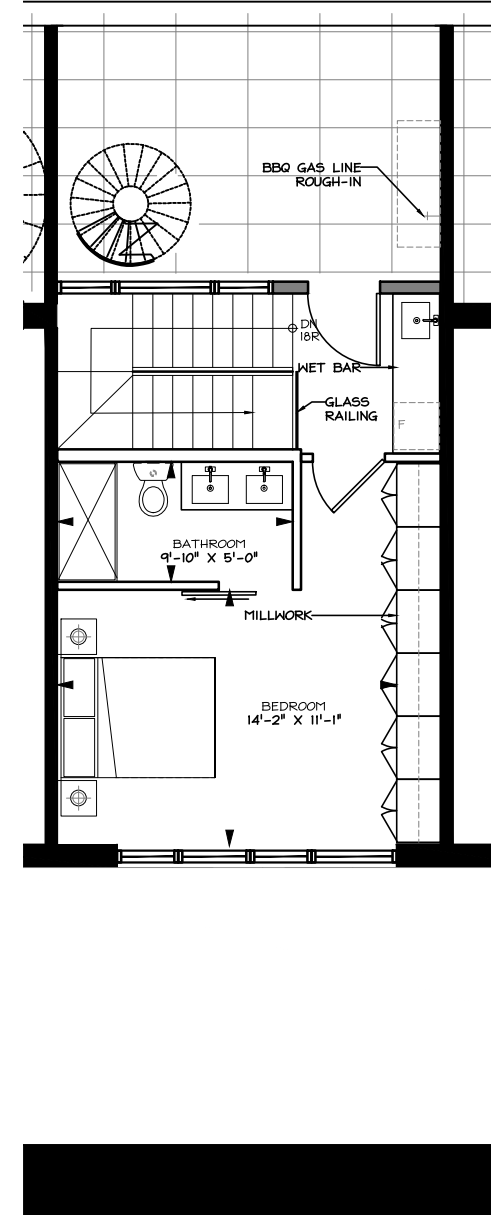

MAIN LEVEL
569 SQFT

SECOND LEVEL
571 SQFT

UNIT TYPE A - 2 BEDROOMS/ 2.5 BATHROOMS
1ST/2ND FLOOR AND 3RD/4TH FLOOR
TOTAL SQUARE FOOTAGE 1140 SQFT

MAIN LEVEL
569 SQFT

2ND LEVEL
575 SQFT

3RD LEVEL
387 SQFT

UNIT TYPE B 3 BEDROOMS/ 3.5 BATHROOMS
5TH TO 7TH FLOOR
TOTAL SQUARE FOOTAGE 1531 SQFT

STATE FARM | SUITE LAYOUT @ HARRY THOMAS WAY, NE