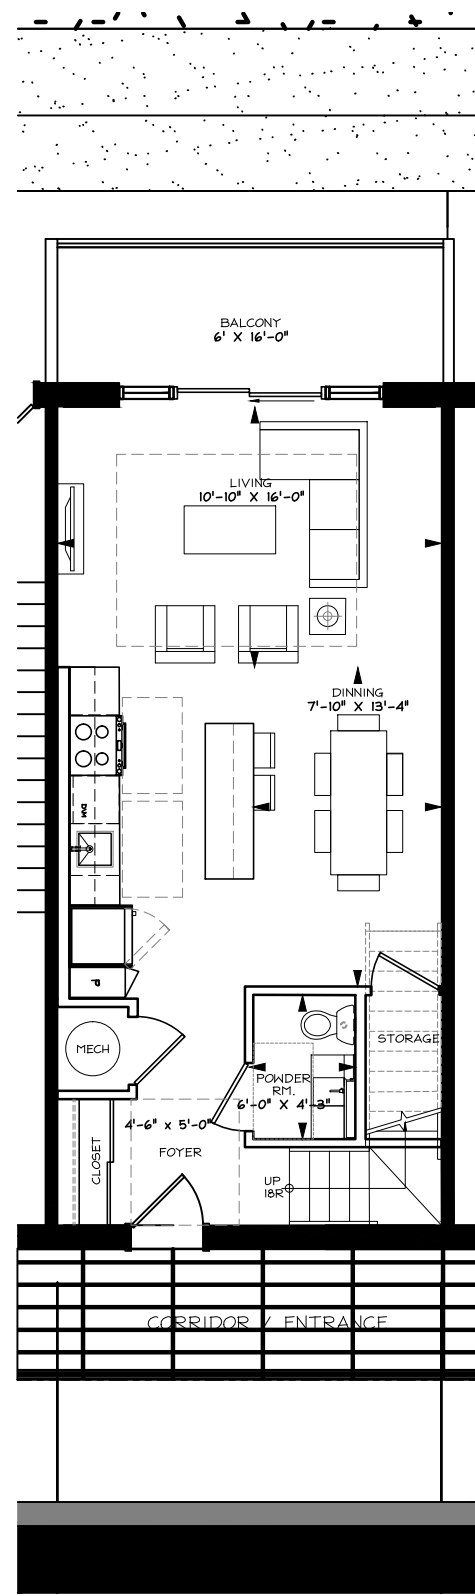

MAIN LEVEL
569 SQFT

SECOND LEVEL
571 SQFT

UNIT TYPE A - 2 BEDROOMS/ 2.5 BATHROOMS
1ST/2ND FLOOR AND 3RD/4TH FLOOR
TOTAL SQUARE FOOTAGE 1140 SQFT

MAIN LEVEL
569 SQFT

2ND LEVEL
575 SQFT

3RD LEVEL
387 SQFT

UNIT TYPE B 3 BEDROOMS/ 3.5 BATHROOMS
5TH TO 7TH FLOOR
TOTAL SQUARE FOOTAGE 1531 SQFT

STATE FARM | SUITE LAYOUT @ HARRY THOMAS WAY, NE